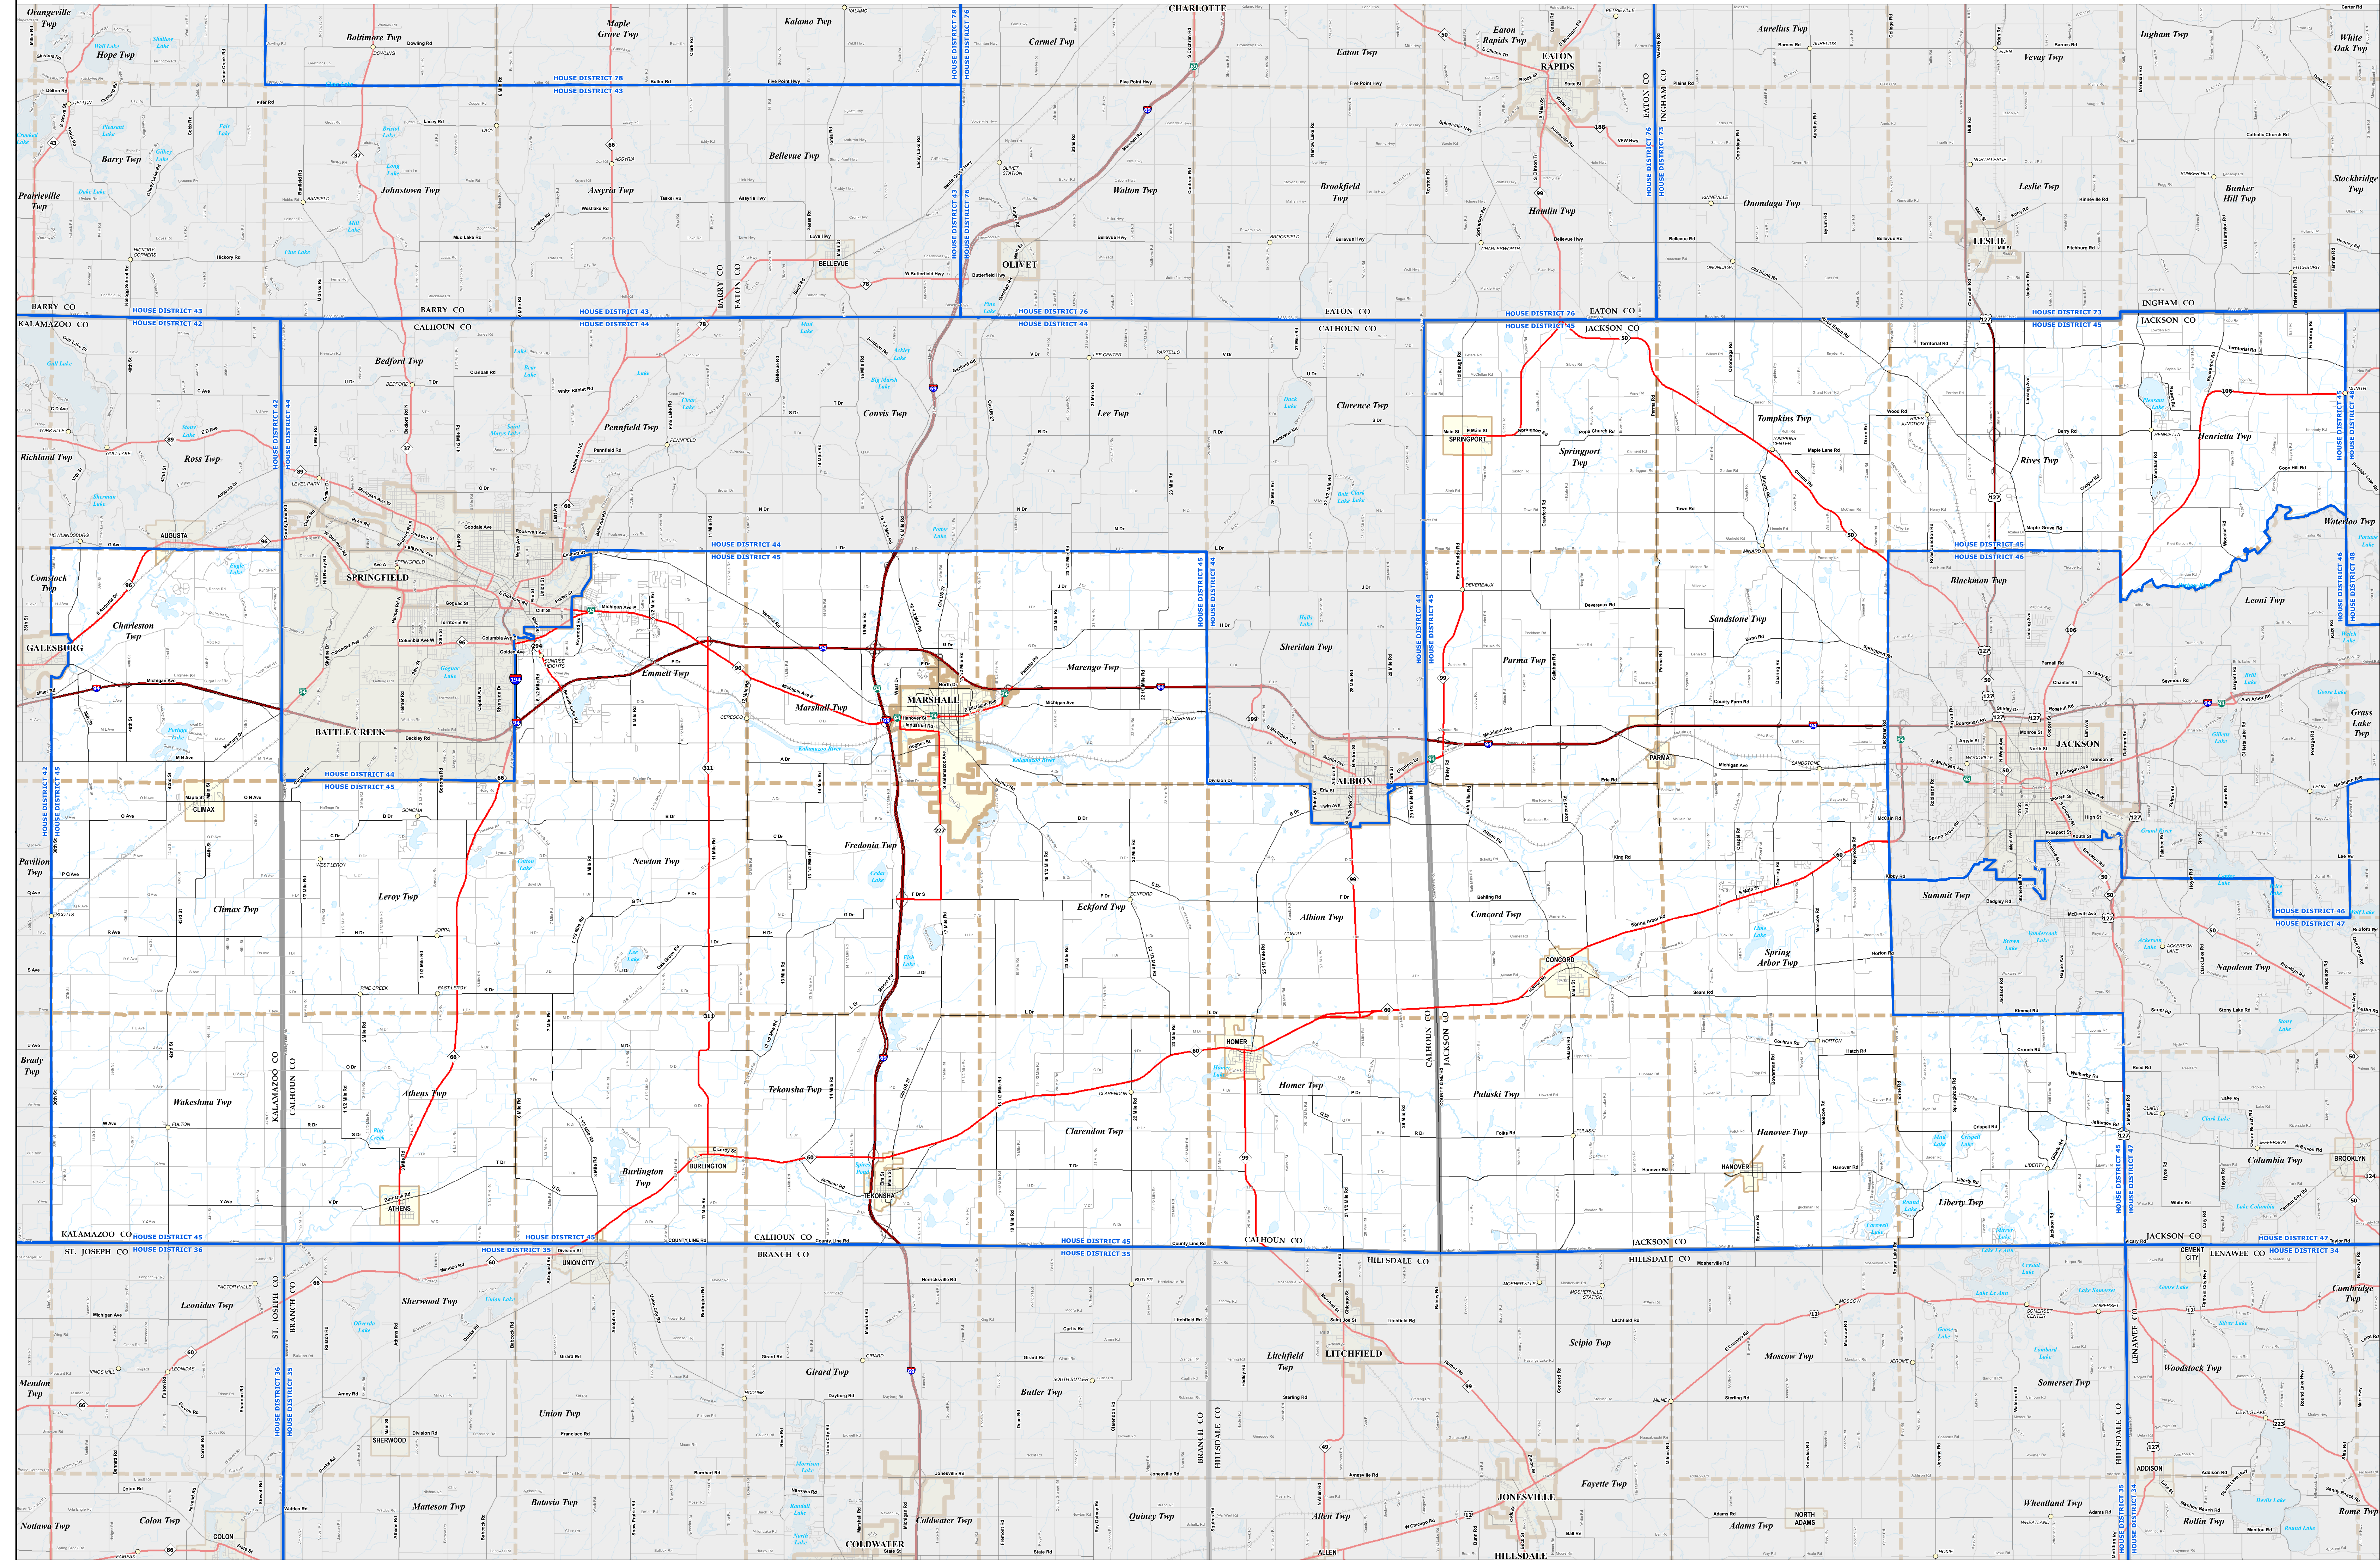

MICHIGAN STATE HOUSE DISTRICT 45

2021 Apportionment Plan

0 1 2 Miles

Legend			
	House District		Freeway
	Township		Highway
	City		Railroad
	Village		Water Feature
	Unincorporated Place		River, Stream, or Drain
	County		Primary Road
	State		Local Road